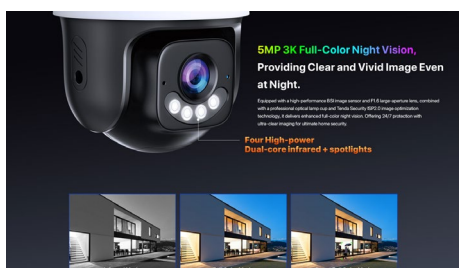

Tenda

RH7-WCA

5MP Outdoor Wi-Fi Pan/Tilt Camera

RH7-WCA

5MP Outdoor Wi-Fi Pan/Tilt Camera

Description

The Outdoor Wi-Fi Pan/Tilt Camera RH7-WCA is a high-performance outdoor surveillance camera that integrates 5MP resolution video, 360° visual coverage, Full-Color night vision, full-duplex two-way audio, human detection, vehicle detection, sound and light alarm functions. The product is mostly used for outdoor monitoring scenarios such as courtyard, farms and shops, etc. The users can access the video via wireless or wired connection to the Internet.

Main Features

5MP 3K Full-Color Night Vision, Providing Vivid Image Even at Night

Equipped with a high-performance BSI image sensor and F1.6 large-aperture lens, combined with a professional optical lamp cup and Tenda Security ISP2.0 image optimization technology, it delivers enhanced full-color night vision. Offering 24/7 protection with ultra-clear imaging for ultimate home security.