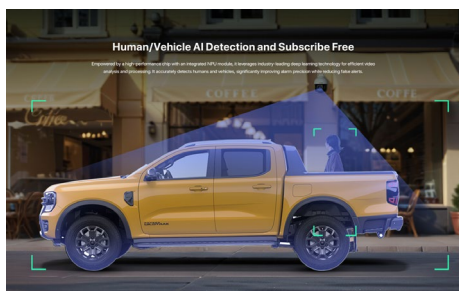

Tenda

RH7-WCA

5MP Outdoor Wi-Fi Pan/Tilt Camera

RH7-WCA

5MP Outdoor Wi-Fi Pan/Tilt Camera

Description

The Outdoor Wi-Fi Pan/Tilt Camera RH7-WCA is a high-performance outdoor surveillance camera that integrates 5MP resolution video, 360° visual coverage, Full-Color night vision, full-duplex two-way audio, human detection, vehicle detection, sound and light alarm functions. The product is mostly used for outdoor monitoring scenarios such as courtyard, farms and shops, etc. The users can access the video via wireless or wired connection to the Internet.

Main Features

5MP 3K Full-Color Night Vision, Providing Vivid Image Even at Night

Equipped with a high-performance BSI image sensor and F1.6 large-aperture lens, combined with a professional optical lamp cup and Tenda Security ISP2.0 image optimization technology, it delivers enhanced full-color night vision. Offering 24/7 protection with ultra-clear imaging for ultimate home security.

Human/Vehicle AI Detection and Subscribe Free

Empowered by a high-performance chip with an integrated NPU module, it leverages industry-leading deep learning technology for efficient video alerts and detects humans and vehicles, significantly improving alarm precision while reducing false alarms.