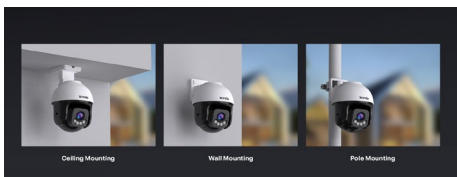

Tenda

RH7-WCA

5MP Outdoor Wi-Fi Pan/Tilt Camera

RH7-WCA

5MP Outdoor Wi-Fi Pan/Tilt Camera

Description

The Outdoor Wi-Fi Pan/Tilt Camera RH7-WCA is a high-performance outdoor surveillance camera that integrates 5MP resolution video, 360° visual coverage, Full-Color night vision, full-duplex two-way audio, human detection, vehicle detection, sound and light alarm functions. The product is mostly used for outdoor monitoring scenarios such as courtyard, farms and shops, etc. The users can access the video via wireless or wired connection to the Internet.

Waterproof and Dustproof

With waterproof and dustproof design, the camera can withstand rainy, sunny, stormy, and even snowy weathers.

Three Storage Options

The video can be stored in local Micro SD card, cloud and NVR/NAS. Even a vandal accident happens to your devices, you can still retrieve videos based on cloud recording.

With Adjustable Bracket, Support Multiple Mounting Methods

Equipped with an adjustable bracket, the camera can be mounted on the ceiling and wall with screw, or mounted on the pole with strap.

Technical Specifications