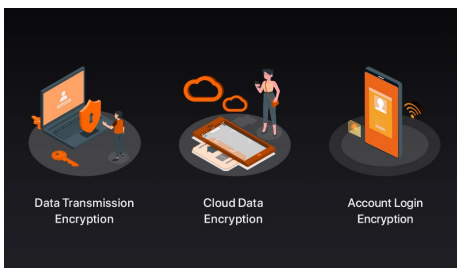

Human/Vehicle AI Detection and Subscribe Free

Empowered by a high-performance chip with an integrated NPU module, it leverages industry-leading deep learning technology for efficient video alerts and detects humans and vehicles, significantly improving alarm precision while reducing false alarms.

Main Features

Sharing Camera to Your Family to Protect Safety Jointly

Enhance safety by sharing the camera with your family. Each member can check home situations and collaborate to ensure family security.

Waterproof and Dustproof

With waterproof and dustproof design, the camera can withstand rainy, sunny, stormy, and even snowy weathers.

Three Storage Options

The video can be stored in local Micro SD card, cloud and NVR/NAS. Even a vandal accident happens to your devices, you can still retrieve videos based on cloud recording.

Triple Encryption Ensures Data Security

Triple encryption protection is applied to data transmission, cloud storage, and account login to ensure the security of your security data and personal privacy.