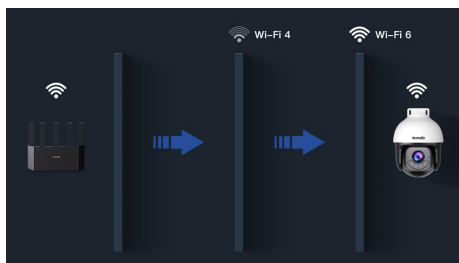

Next-level Wi-Fi 6 Technology, Stable and Smooth Video

With the latest Wi-Fi 6 technology, built-in special antenna for signal enhancement, it offers better anti-interference performance and lower latency compared to Wi-Fi 4, allowing your security range wider.